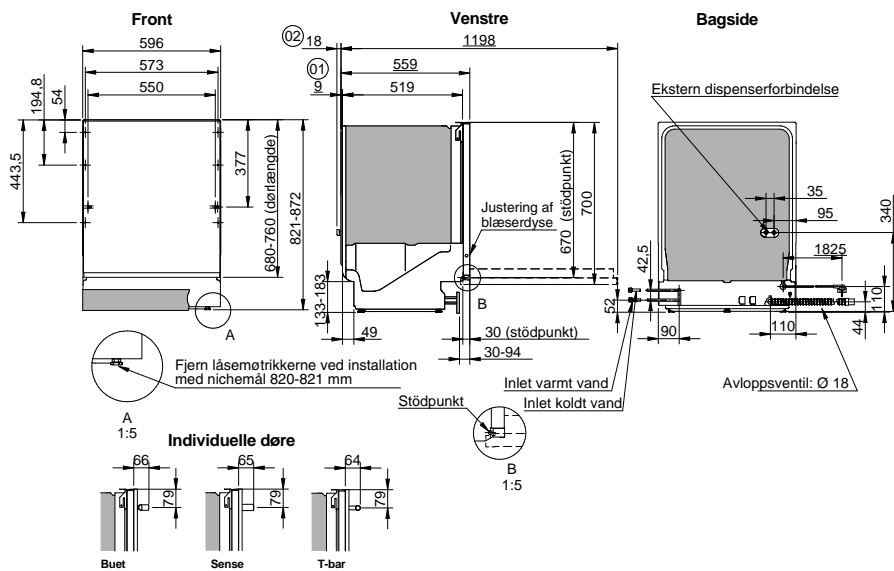

Opvaskemaskiner

Installationstegninger

DWCBI231.W/1 - DWCBI231.S/1

DWCB242MXXL.S/1

DWCBI331.W - DWCB1331.S

DWC5926W

DWCFS5936.S

ASKO
PROFESSIONAL